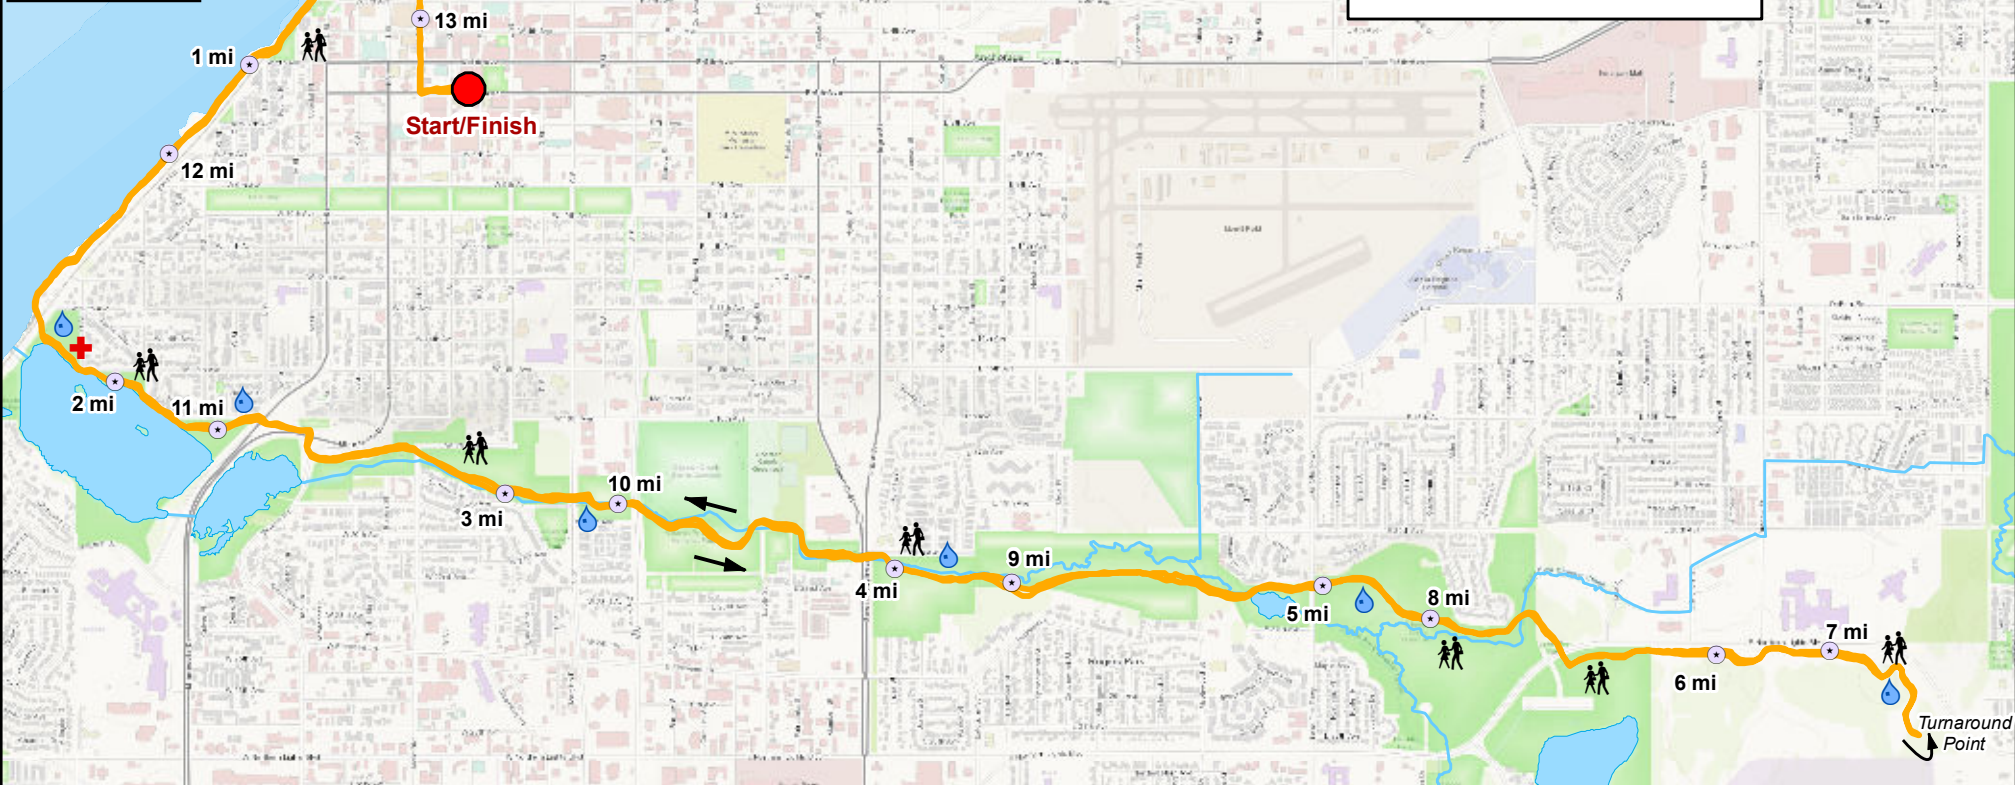

Legend

- Medical Station
- Spectator Viewing Locations
- Hydration Station

Mapping by:
CRW
ENGINEERING GROUP, LLC